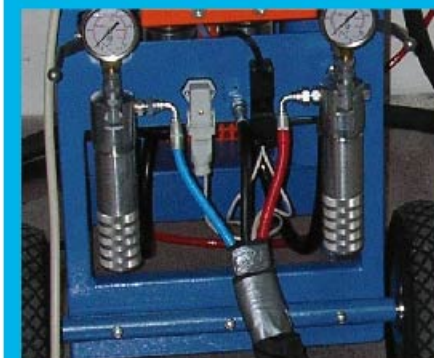

AD 180 POWER

**PROPORTIONING
SPRAY MACHINE
FIX RATIO 1:1
FOR POLYUREA &
POLYURETHANES**

AD 180 POWER

FUTURA EUROPE

**SPRAY MACHINES, HOSES, GUNS
AND ACCESSORIES COMPLETELY
MADE IN ITALY**

TECHNICAL DATA

- Air motor (requested air compressor 40 m³/h air out- put)
- Power factor 1-20 (at 6 bar = 120 bar, at 7=140 bar)
max pressure valve calibration at 7.2 bar
- Fix ratio 1: 1 by Volume
- Max Output 9,00 l/min.
- Heated hoses "FUTURA" 17,5 meters (50 feet)
- Electrical power req. 5,0 Kw.
- Transformer 2000 VA. Out-put 40 V
- Supplementary valves for quick discharge, recycling and cleaning.
- Output filters
- High efficiency separate heaters.
- Suction material lift with filters for big drums (200 liters) medium (60 liters) and small drums (20 liters).
- Electric box with separate temperatures control.
- Separate thermoregulators, temperatures selection 0- 80°C.
- Stroke counter = 141 cc each
- Wheels for easy moving.
- FUTURA FT3 Spray Gun